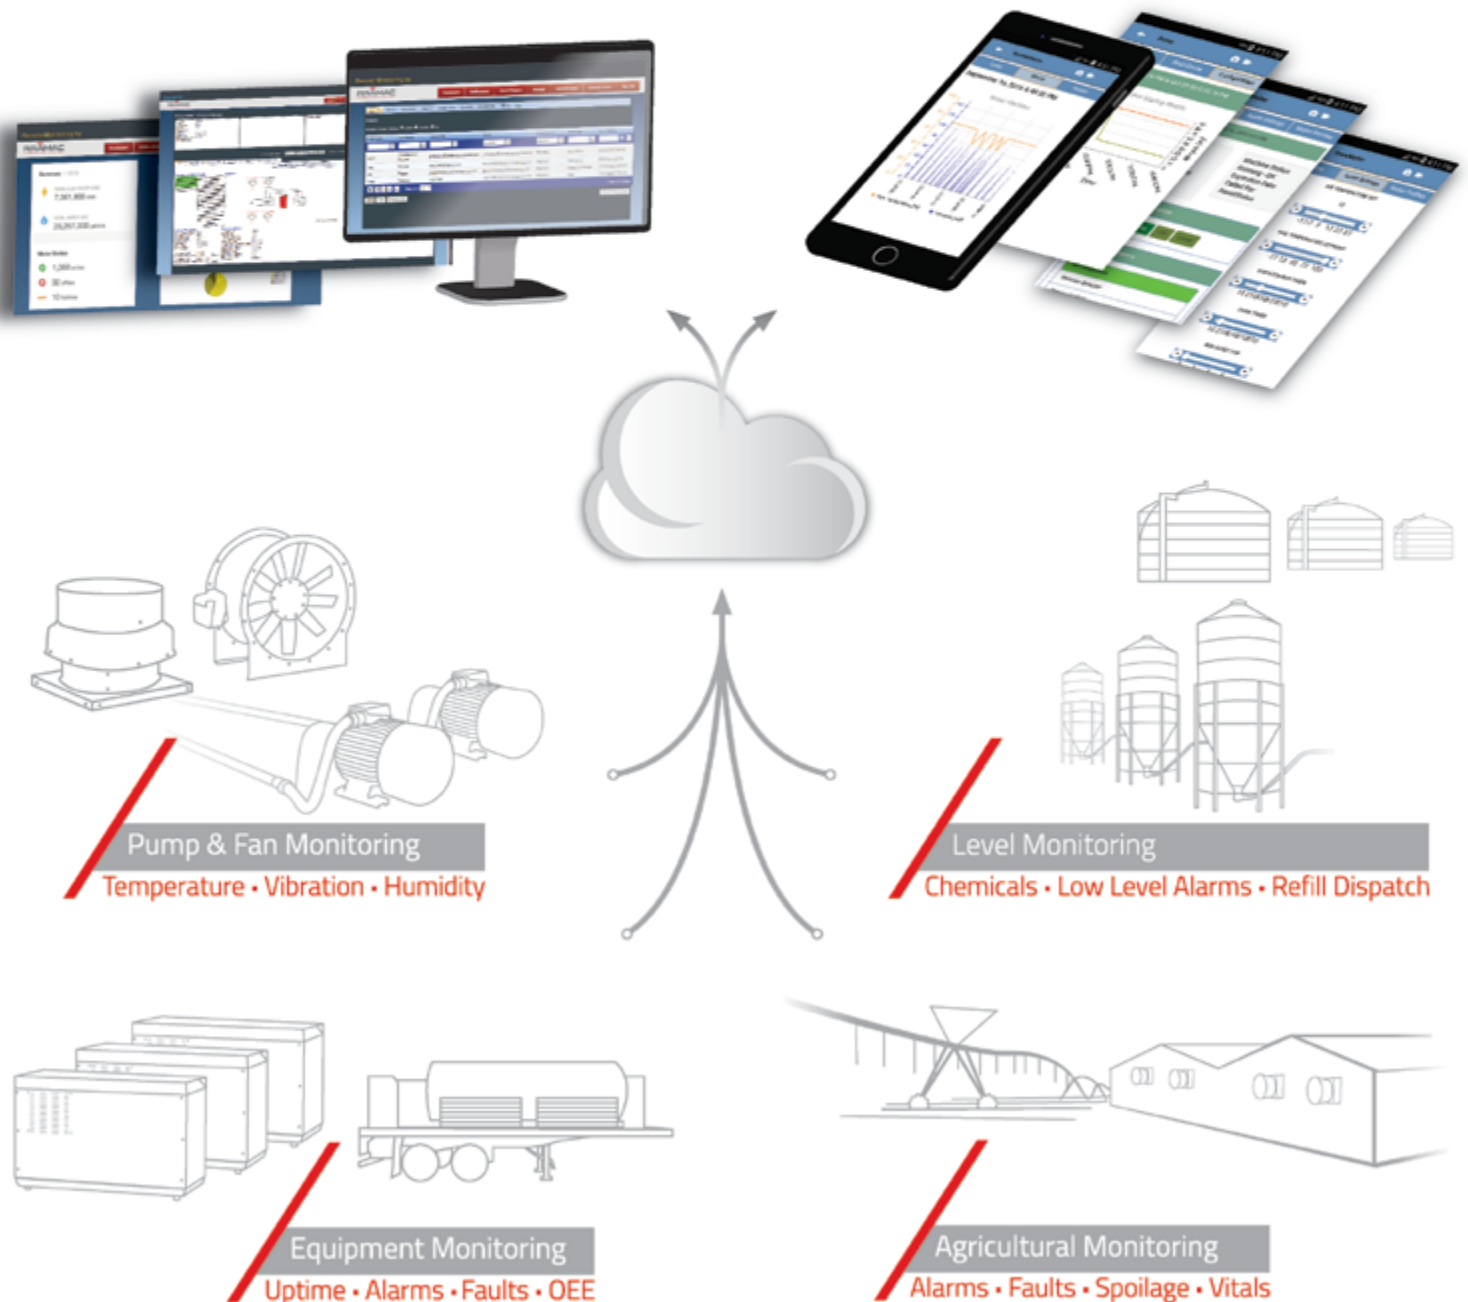

## Smart Monitoring & Analytics with the IIoT

Imagine an industrial network that maintains a continuous awareness of its processes, machines and environment. With Power/mation's monitoring solutions, you can now tap into that network at will.

Smart sensors collect actionable data and store it in the cloud. Detailed dashboards produce meaningful analysis. The result is maximum operational efficiency and minimized unplanned downtime through the anticipation of machine failures and reduction of service costs.

# Smart Monitoring Components

## EdgeScout

EdgeScout Remote Monitoring is a turnkey remote monitoring solution hosted by RRAMAC.

- **Cloud hosted** solution allows secure access to remote systems through web browsers, mobile apps, email, text and push notifications.
- **Customized** web interfaces, reporting and mobile apps.
- **Smart applications** for predictive maintenance, environmental monitoring and equipment health.
- **Securely connected** end-to-end solution, uniting sensors and the cloud.