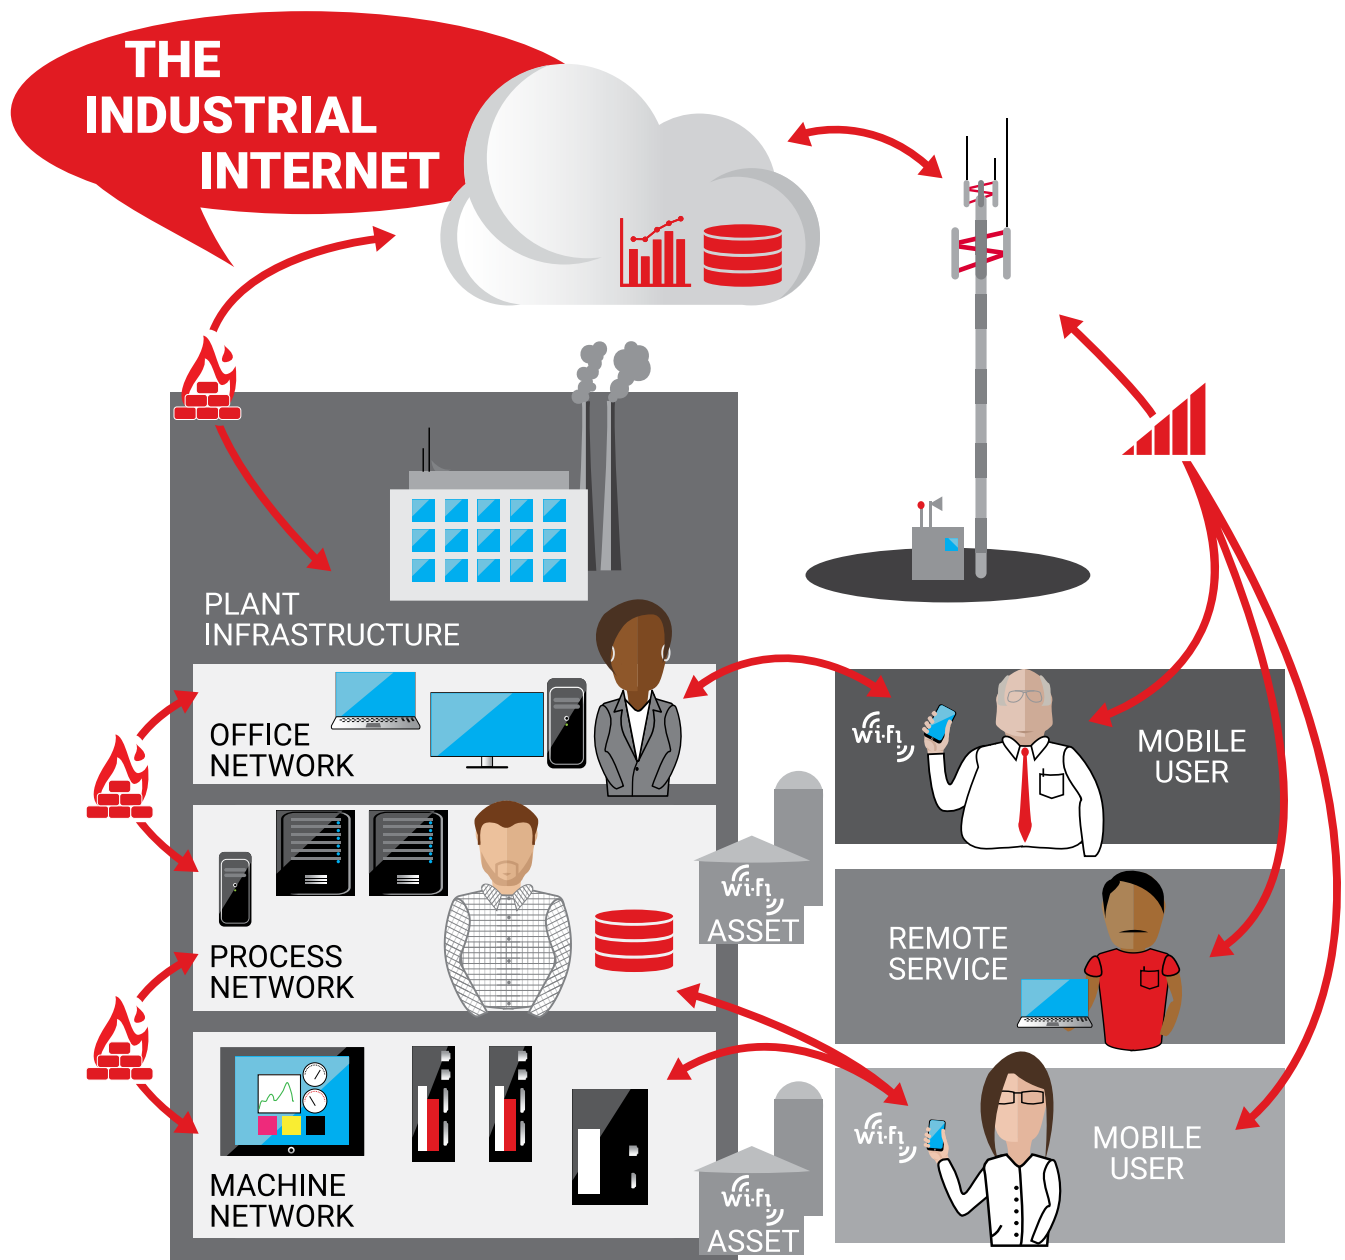

# The Power/mation Advantage

Power/mation can help **securely connect isolated islands of automation** to each other, corporate systems and other service providers. Industrial data must be secure, available and transformed into information that empowers business leaders, operators and customers to improve all aspects of system performance.

With the right partners and technology, the real value of this information can be harnessed to improve quality, reduce downtime, manage assets and reduce costs.

## Global Access

The tools that provide secure communication to machines or systems over a network typically beyond the control of the user. Connecting remotely enables an OEM or data services provider to deliver support, monitoring, operating, data acquisition and analytics.

## Data Analytics

Analytics transform data into actionable information for operators, managers and decision makers to further the potential of The Modern Connected Plant.

- Web-Enabled HMI
- Dashboard Solutions
- Cloud Storage
- Notifications